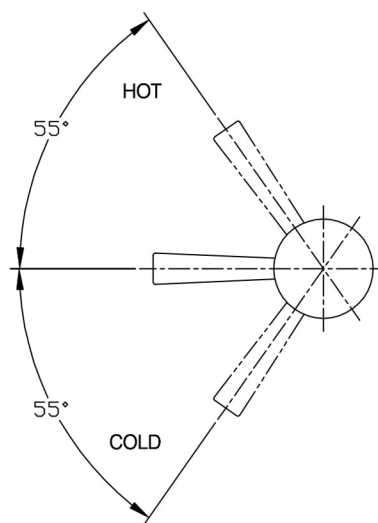

AMERICA'S NO.1 FAUCET BRAND

DESCRIPTION

- Metal construction with a chrome finish
- G1/2 inlet connections
- Includes 400mm long flexible inlet hoses

OPERATION

- Lever style handle
- Pull-on / Push-off
- Temperature controlled through 110 degree arc of handle travel

FLOW

- Flowrate is 0.15L/s minimum under 0.3Mpa

CARTRIDGE

- Ceramic 40mm cartridge design
- Nonmetallic / nonferrous and ceramic material

STANDARD

- Designed to meet GB standards

Specifications

CHARMANT®

Single Mount Single-Handle Lavatory Faucet

Models:4816

NOTE: THIS FAUCET IS DESIGNED TO BE INSTALLED THRU 35mm MIN. DIA. HOLE

CRITICAL DIMENSION

(DO NOT SCALE)

AMERICA'S NO.1 FAUCET BRAND

Illustrated Parts

■ Order by Part Name and Part Number