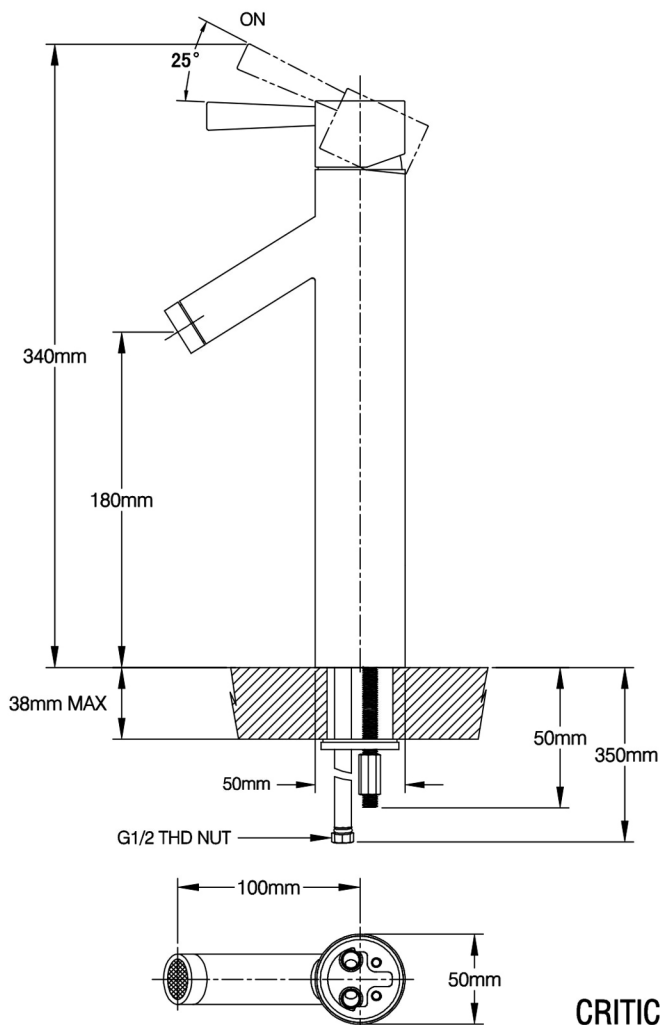

AMERICA'S NO.1 FAUCET BRAND

DESCRIPTION

- Metal construction with a chrome finish
- G1/2 inlet connections
- Includes 400mm long flexible inlet hoses

OPERATION

- Lever style handle
- Pull-on / Push-off
- Temperature controlled through 110 degree arc of handle travel

FLOW

- Flowrate is 0.15L/s minimum under 0.3Mpa

CARTRIDGE

- Ceramic 40mm cartridge design
- Nonmetallic / nonferrous and ceramic material

STANDARD

- Designed to meet GB standards

Specifications

CHARMANT®

Single Mount Single-Handle Lavatory Faucet

Models:4816

NOTE: THIS FAUCET IS DESIGNED TO BE INSTALLED THRU 35mm MIN. DIA. HOLE

CRITICAL DIMENSION

(DO NOT SCALE)

AMERICA'S NO.1 FAUCET BRAND

Illustrated Parts

■ Order by Part Name and Part Number