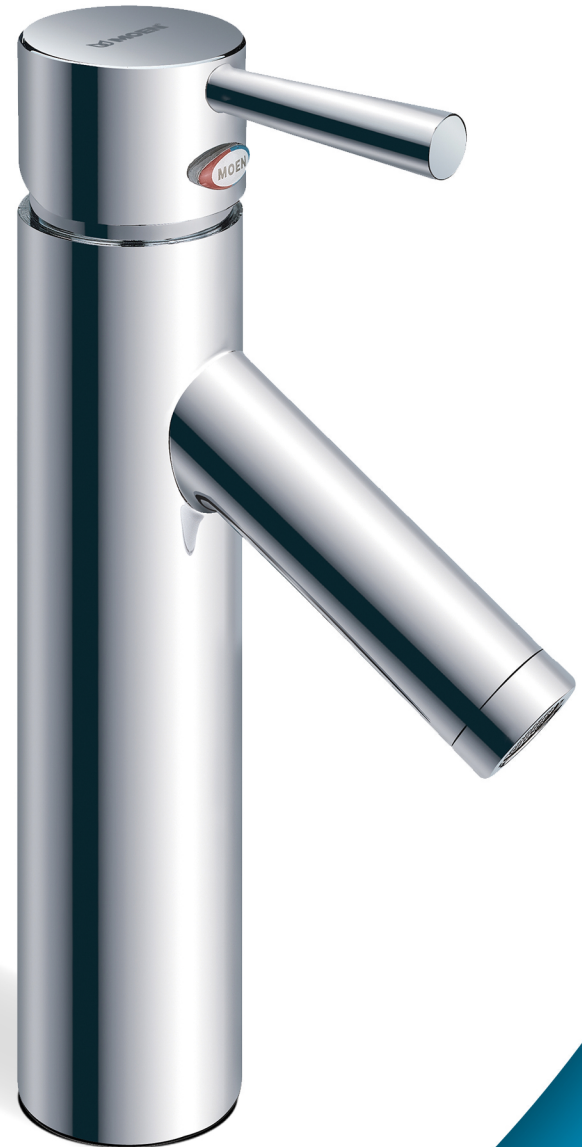

Charmant 4816

Features

Refined geometric styling. Minimalistic design. The Charmant suite boasts elegance that mesmerises. Lav faucets with a simple form and clean lines, Charmant adds an aura of polished sophistication to your bathroom.

- Chrome finish is highly reflective for a mirror-like look that works with any decorating style
- Low-arc spout design for conventional styling
- One-handle lever handles make it easy to adjust the water
- Single hole mount creates a cleaner look against custom countertops
- Aerated flow is ideal for everyday bathroom tasks, like brushing teeth and washing hands
- Meet level one water efficiency standard of china

AMERICA'S NO.1 FAUCET BRAND

DESCRIPTION

- Metal construction with a chrome finish
- G1/2 inlet connections
- Includes 400mm long flexible inlet hoses

OPERATION

- Lever style handle
- Pull-on / Push-off
- Temperature controlled through 110 degree arc of handle travel

Single Mount Single-Handle Lavatory Faucet

Models:4816

NOTE: THIS FAUCET IS DESIGNED TO BE INSTALLED THRU 35mm MIN. DIA. HOLE

CRITICAL DIMENSION

(DO NOT SCALE)

AMERICA'S NO.1 FAUCET BRAND

Illustrated Parts

■ Order by Part Name and Part Number