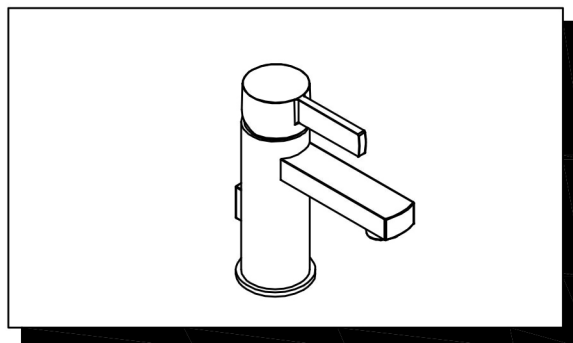

Specifications

STEROPE

Single Mount Single-Handle Lavatory Faucet With Waster Assembly

Models:57121

NOTE:See reverse side for illustrated parts

NOTE:THIS FAUCET IS DESIGNED TO BE INSTALLED THRU 35mm MIN.DIA.HOLE