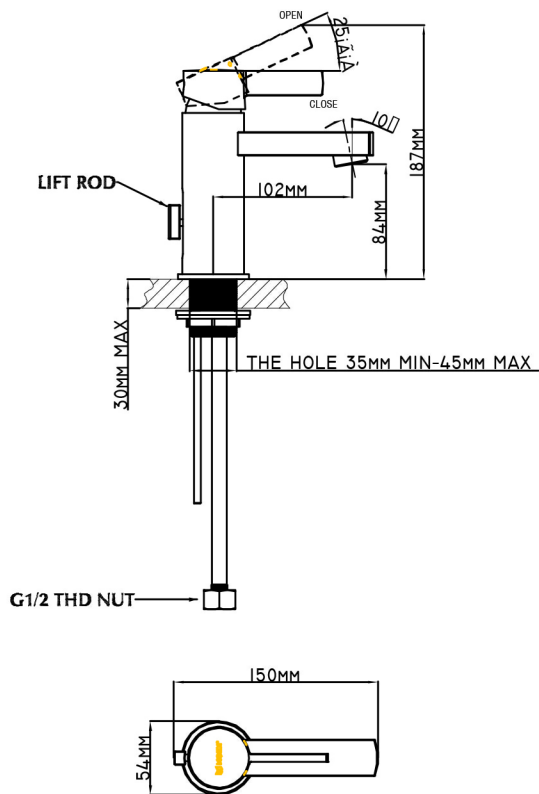

AMERICA'S NO.1 FAUCET BRAND

DESCRIPTION

- Metal construction with a chrome finish
- R1/2 inlet connections
- Includes half-half pop-up type waste assembly
- Includes 400mm long flexible inlet hoses

OPERATION

- Lever style handle
- Pull-on / Push-off
- Temperature controlled through 110 degree arc of handle travel

FLOW

- Flowrate is 0.2L/s minimum under 0.3Mpa

CARTRIDGE

- Ceramic 28mm cartridge design
- Nonmetallic / nonferrous and ceramic material

NOTE:See reverse side for illustrated parts

NOTE:THIS FAUCET IS DESIGNED TO BE INSTALLED THRU 35mm MIN.DIA.HOLE

CRITICAL DIMENSION

(DO NOT SCALE)

AMERICA'S NO.1 FAUCET BRAND

Illustrated Parts

■ Order by Part Name and Part Number

Sterope Single Mount Single-Handle Lavatory Faucet		
MODEL	HANDLE TYPE	FINISH
57121	Lever	Chrome