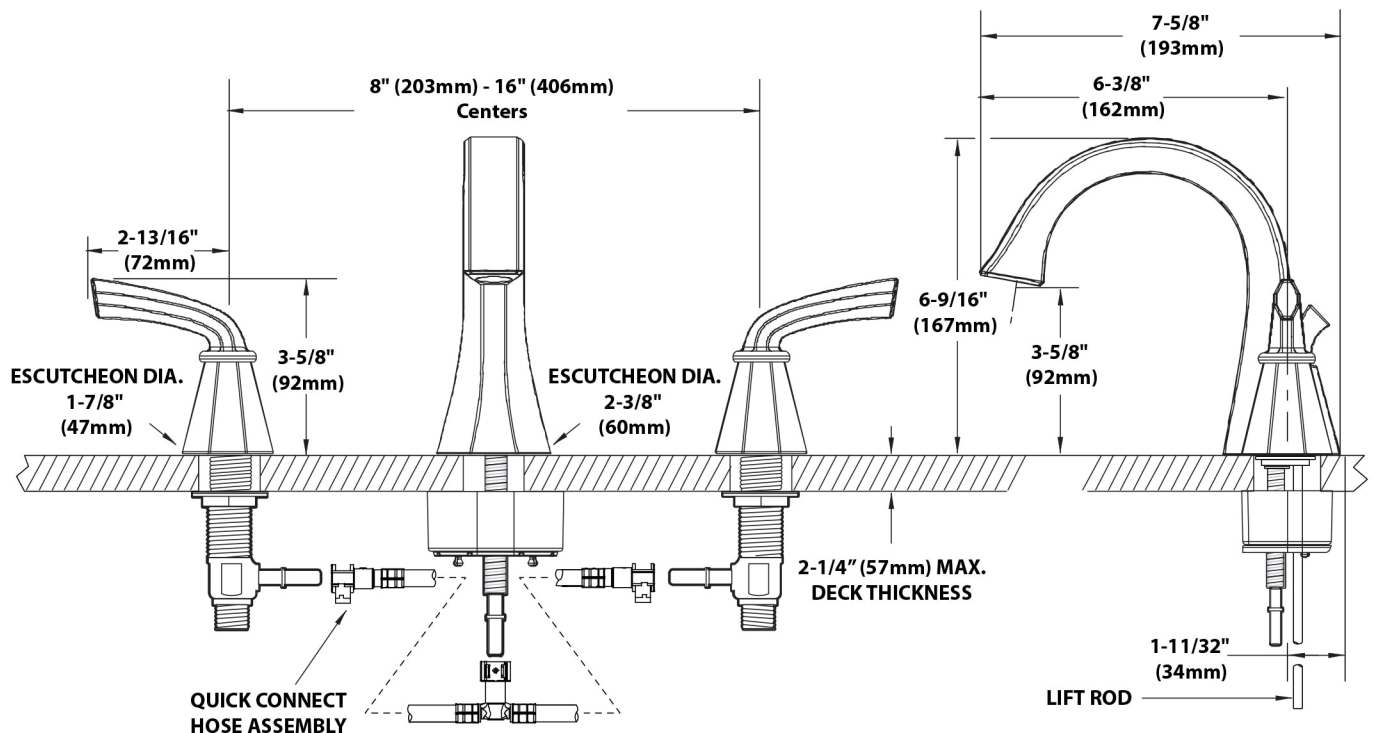

CRITICAL DIMENSIONS

(DO NOT SCALE)