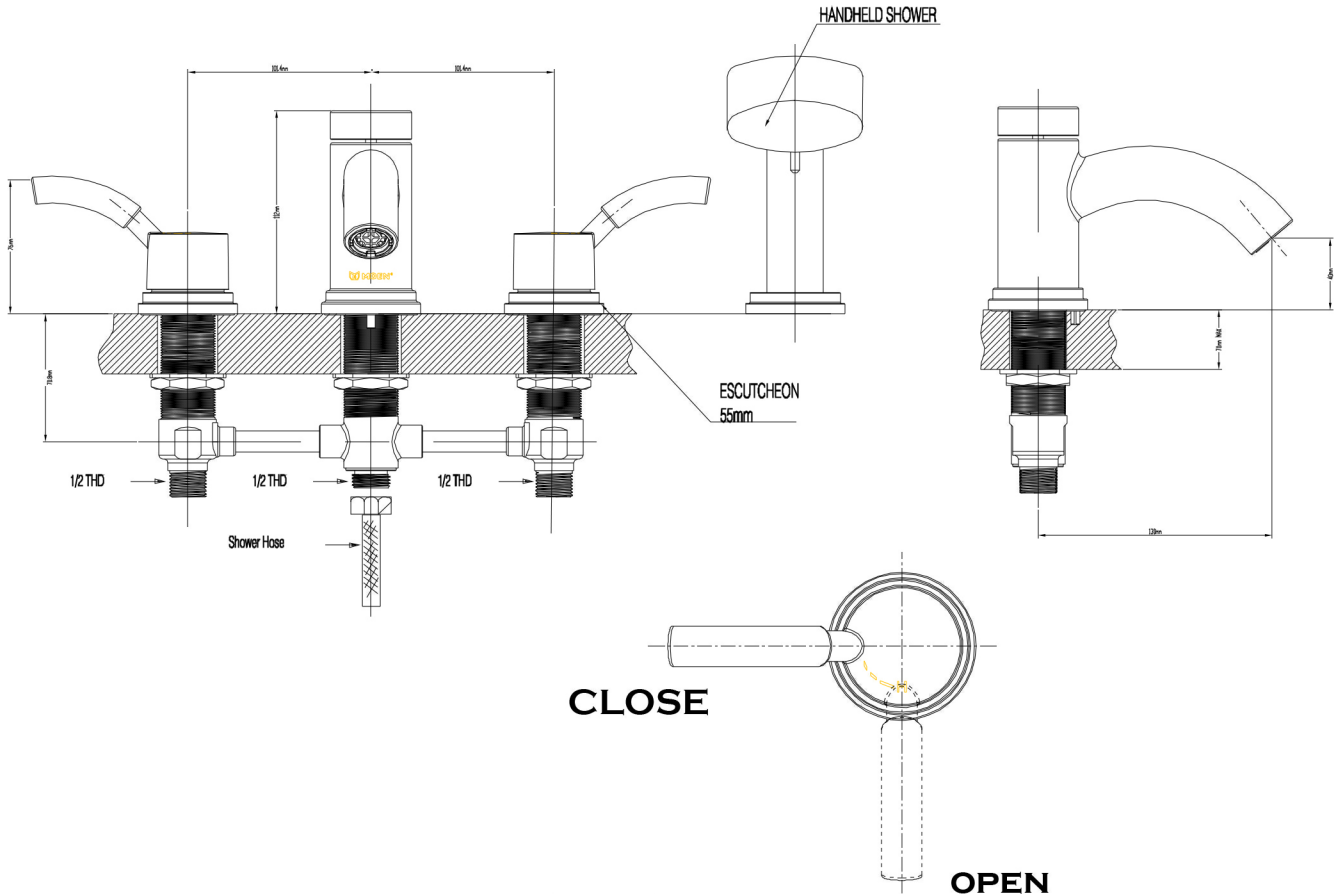

Basic Specifications

- Type of Handles: Lever Handles
- Mount Type: Four Hole

Duna chrome two-handle
roman tub faucet

Model No: **5436**

AMERICA'S NO.1 FAUCET BRAND

Illustrated Parts

DUNA Single Mount Single-Handle Lavatory Faucet With Waster Assembly		
MODEL	HANDLE TYPE	FINISH
5436	Lever	Chrome

AMERICA'S NO.1 FAUCET BRAND

Specifications

DESCRIPTION

- Metal construction with a chrome finish
- 1/2" inlet connections
- Designed to be installed on built-up decks or on finished surfaces up to 70mm thick.
- Includes handheld shower

CARTRIDGE

- MS Cartridge design
- Nonmetallic and stainless steel material

STANDARD

- Designed to meet GB standards

Duna Roman Tub
Two-Handle Tub Shower Faucet
With Handheld Shower

Models: 5436

NOTE: SPOUT INSTALLS THROUGH 37mm MIN. DIA. HOLE
VALVES INSTALL THROUGH 32mm MIN. DIA. HOLE

CRITICAL DIMENSION

(DO NOT SCALE)