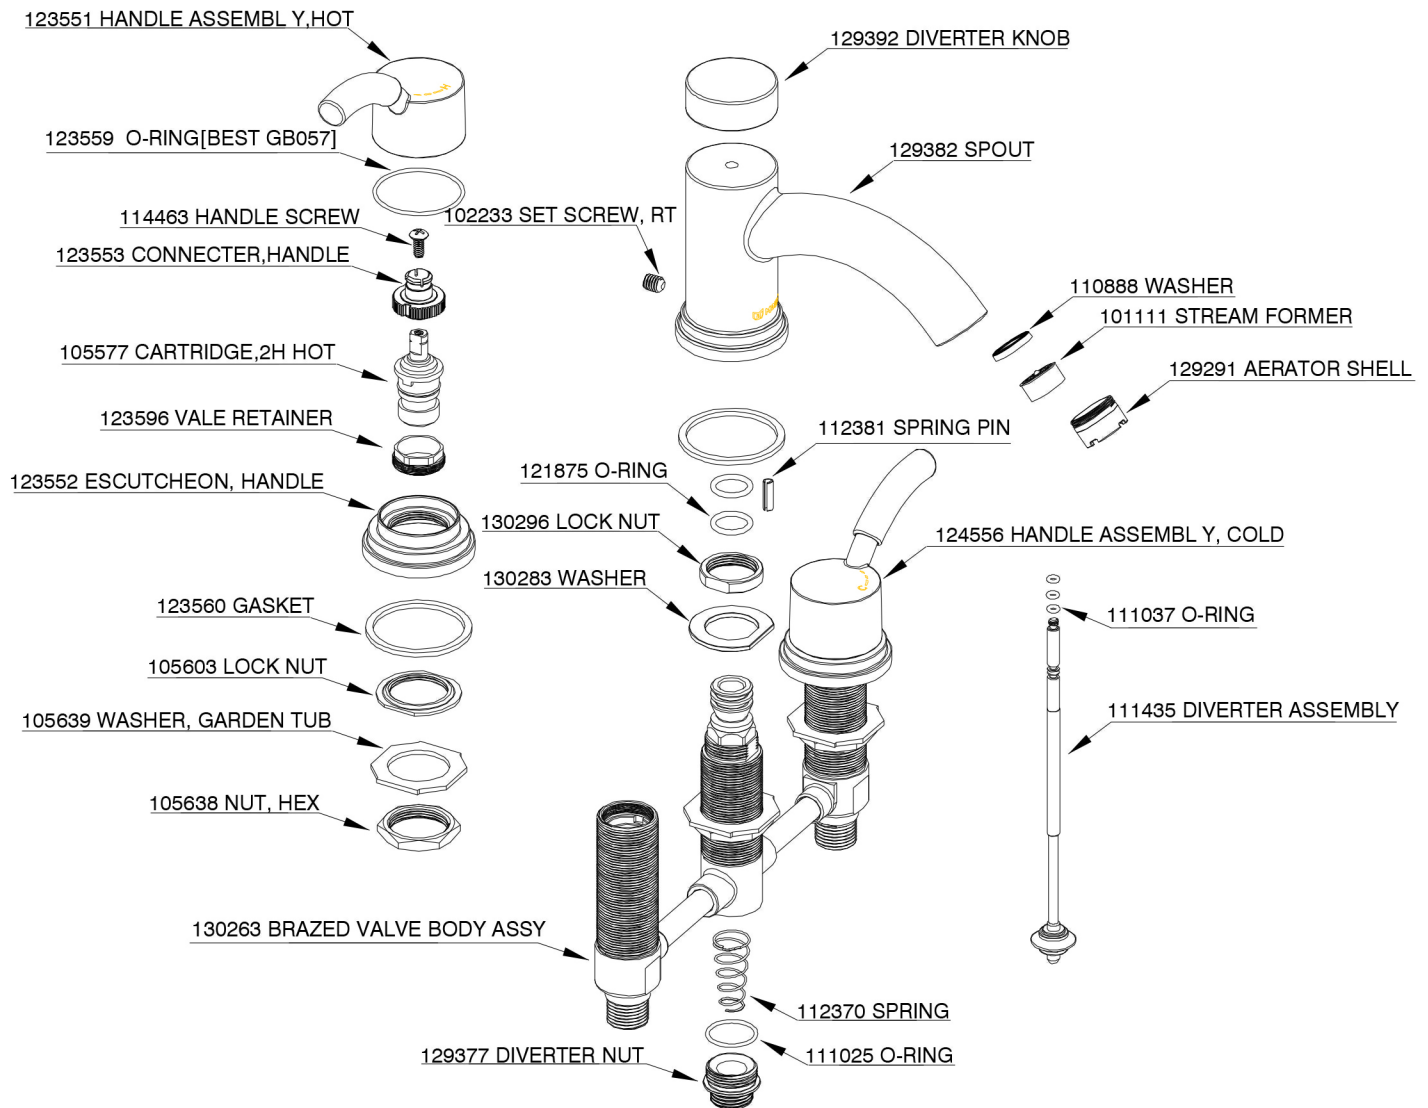

Basic Specifications

- Type of Handles: Lever Handles
- Mount Type: Four Hole

Duna chrome two-handle
roman tub faucet

Model No: **5436**

AMERICA'S NO.1 FAUCET BRAND

Illustrated Parts

DUNA Single Mount Single-Handle Lavatory Faucet With Waster Assembly		
MODEL	HANDLE TYPE	FINISH
5436	Lever	Chrome

AMERICA'S NO.1 FAUCET BRAND

Specifications

DESCRIPTION

- Metal construction with a chrome finish
- 1/2" inlet connections
- Designed to be installed on built-up decks or on finished surfaces up to 70mm thick.
- Includes handheld shower

OPERATION

- Lever style handles
- Rotate cold side clockwise to open (counterclockwise to close) and rotate hot side counterclockwise to open (clockwise to close)

FLOW

- Flowrate is 0.33L/s minimum under 0.3Mpa

CARTRIDGE

- MS Cartridge design
- Nonmetallic and stainless steel material

STANDARD

- Designed to meet GB standards

Duna Roman Tub
Two-Handle Tub Shower Faucet
With Handheld Shower

Models: 5436

NOTE: SPOUT INSTALLS THROUGH 37mm MIN. DIA. HOLE
VALVES INSTALL THROUGH 32mm MIN. DIA. HOLE